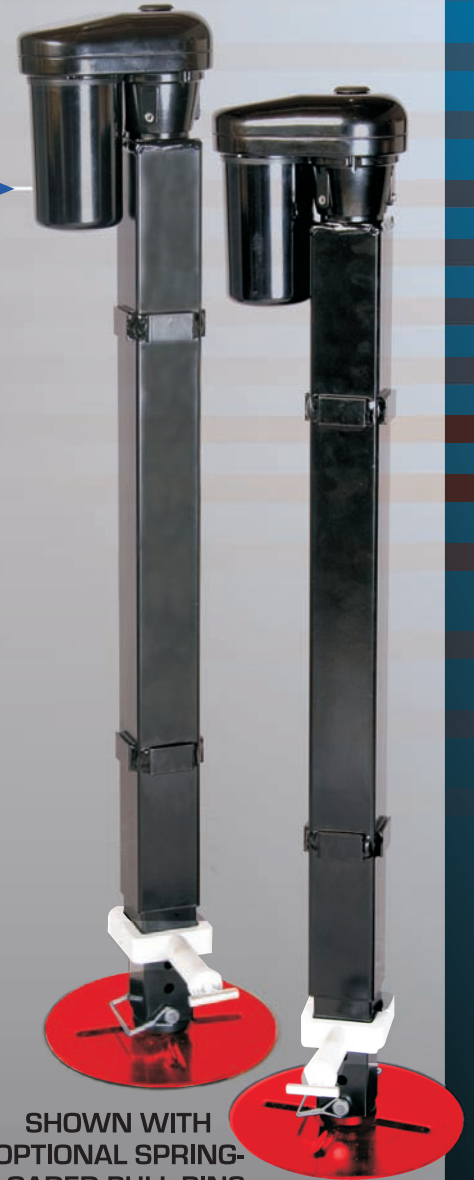

SPEEDY™

RIECO
PRODUCTS INC
TITAN

LANDING GEAR

Speedy Landing Gear Versus the Competition
Speedy Landing Gear is 4 times faster!

- Heavy duty construction 5,000 lb. capacity per jack
- Rugged precision drive system
- Self-braking for safe operation
- Large footpads for added stability
- Secure, safe mounting system
- Corrosion resistant powder coating
- Weatherproof sealed head