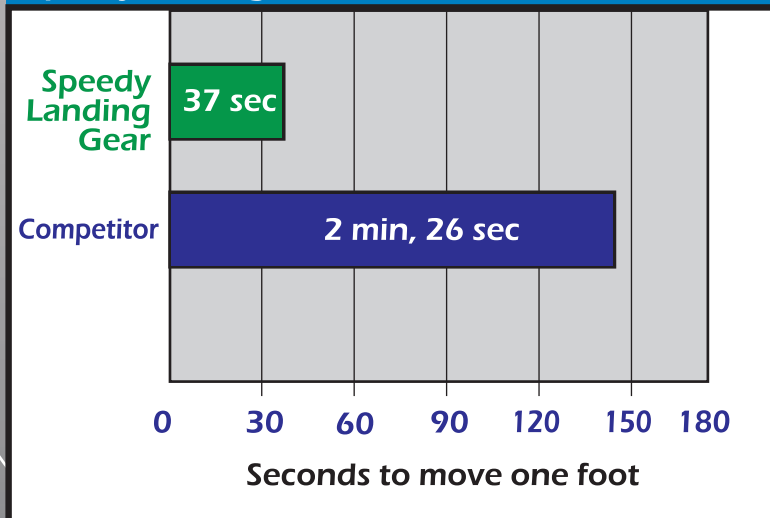

SPEEDY™

RIECO
PRODUCTS INC
TITAN

LANDING GEAR

Speedy Landing Gear Versus the Competition
Speedy Landing Gear is 4 times faster!

- Heavy duty construction 5,000 lb. capacity per jack
- Rugged precision drive system
- Self-braking for safe operation
- Large footpads for added stability
- Secure, safe mounting system
- Corrosion resistant powder coating
- Weatherproof sealed head