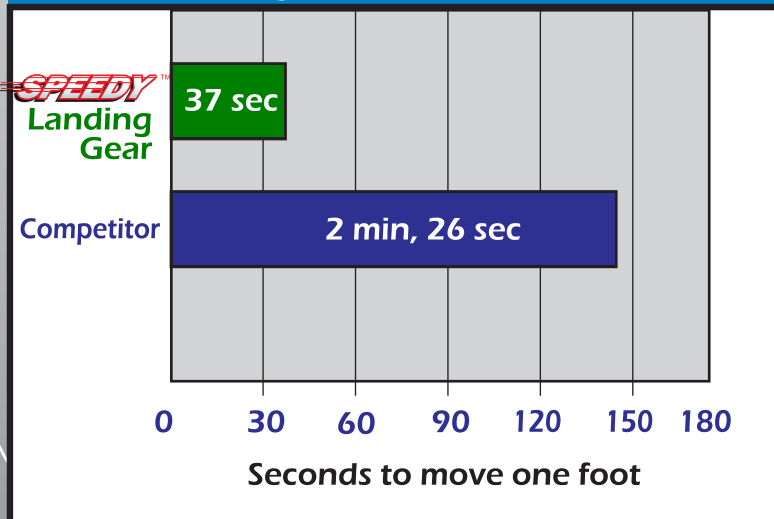

SPEEDY™

LANDING GEAR

SPEEDY™ Landing Gear Versus the Competition
SPEEDY™ Landing Gear is 4 times faster!

- Heavy duty construction 5,000 lb. capacity per jack
- Rugged precision drive system
- Self-braking for safe operation
- Large footpads for added stability
- Secure, safe mounting system
- Corrosion resistant powder coating
- Weatherproof sealed head