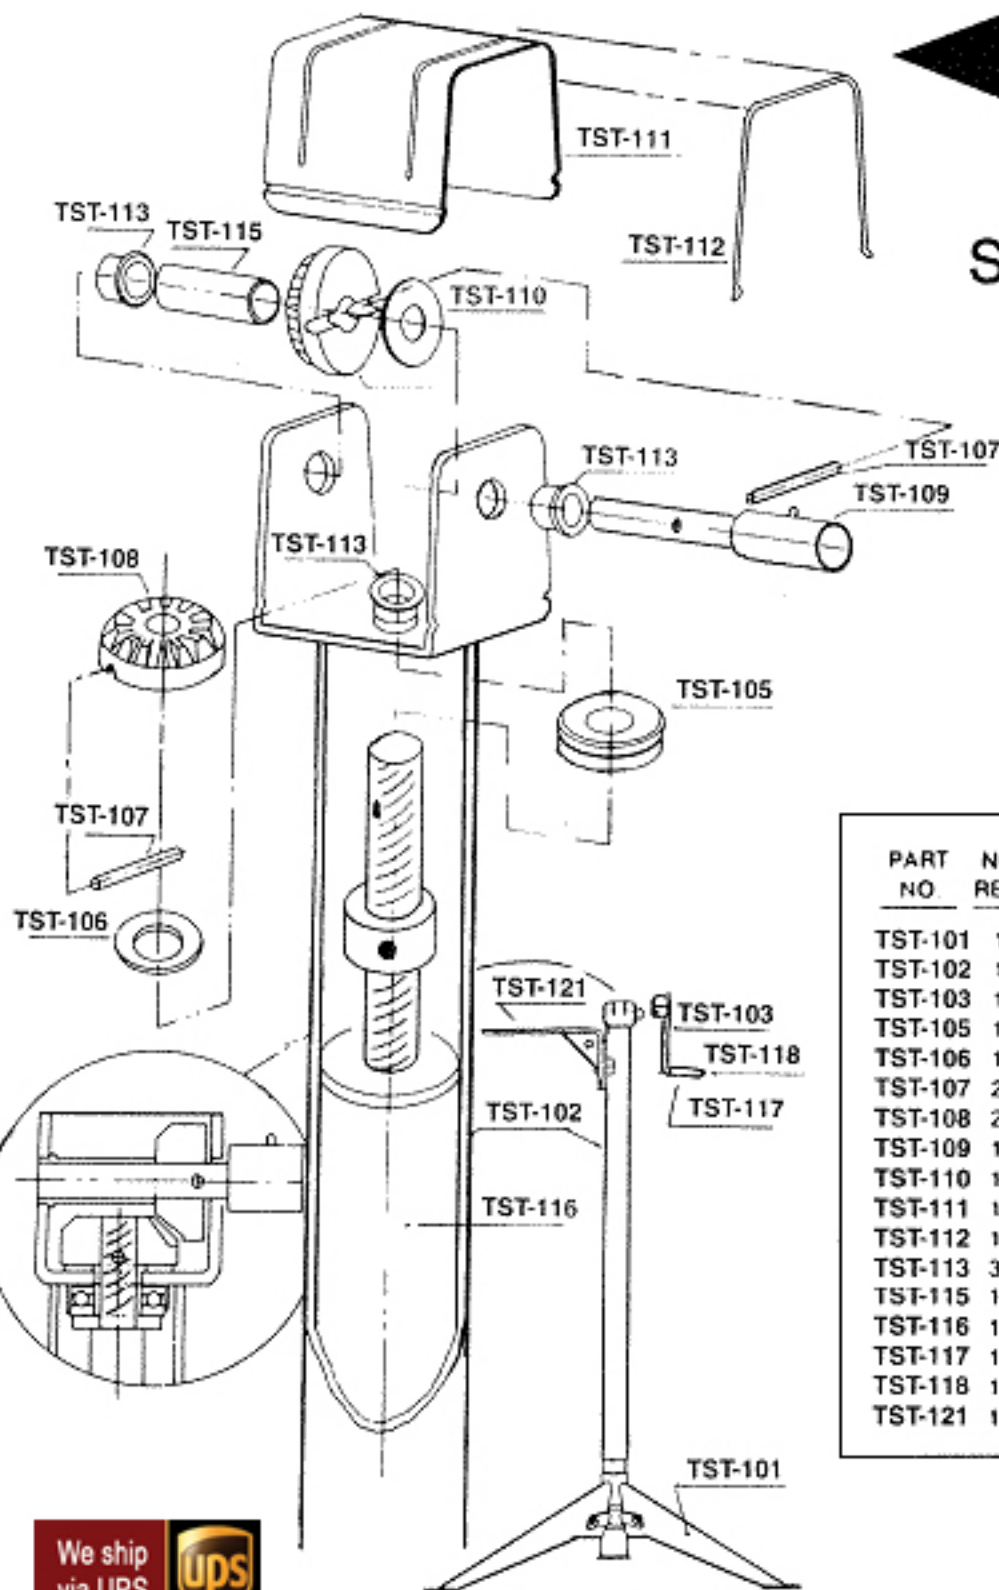

RIECO-TITAN CAMPER JACK

PARTS LIST

Standard Jack
1000 lbs.

PART NO.	NO. REQ.	DESCRIPTION
TST-101	1	Tripod
TST-102	1	Jack Screw Assembly with outer tube
TST-103	1	Crank Handle
TST-105	1	Thrust Bearing
TST-106	1	Bottom Gear - Spacer Washer
TST-107	2	Gear Drive Pin
TST-108	2	Gear
TST-109	1	Gear Shaft
TST-110	1	Crank Gear - Spacer Washer
TST-111	1	Gear Cover
TST-112	1	Gear Cover - Retaining Wire
TST-113	3	Bushing
TST-115	1	Spacer Tube
TST-116	1	Jack Screw - Inner Tube Assembly
TST-117	1	Plastic Crank Tube
TST-118	1	End Stop - Press Nut
TST-121	1	Bracket