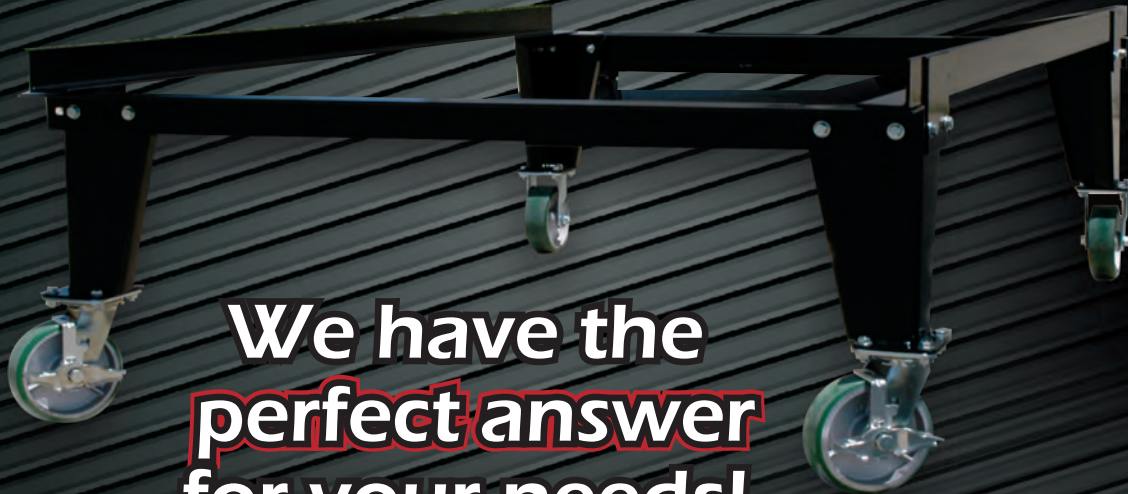

Camper Dolly

Need flexible use of your limited space?
Can you move your camper around your area?
Can you move it by pushing it on a hard surface?

We have the
perfect answer
for your needs!

Rieco-Titan's portable Camper Dolly, featuring four 2" x 8" polyurethane wheels, solves many of your storage problems. Two wheels are swivel with locks and two are rigid-mounted for better control.

The Camper Dolly measures either 4' wide x 6' or 4' wide x 8' long with height options of 15" or 20". It can accommodate campers that are 43-3/8" to 49" wide and can carry most truck campers up to 6,000 lbs. It is constructed of heavy-duty 2-1/2" angle iron with heavy gage specially formed sturdy steel legs.